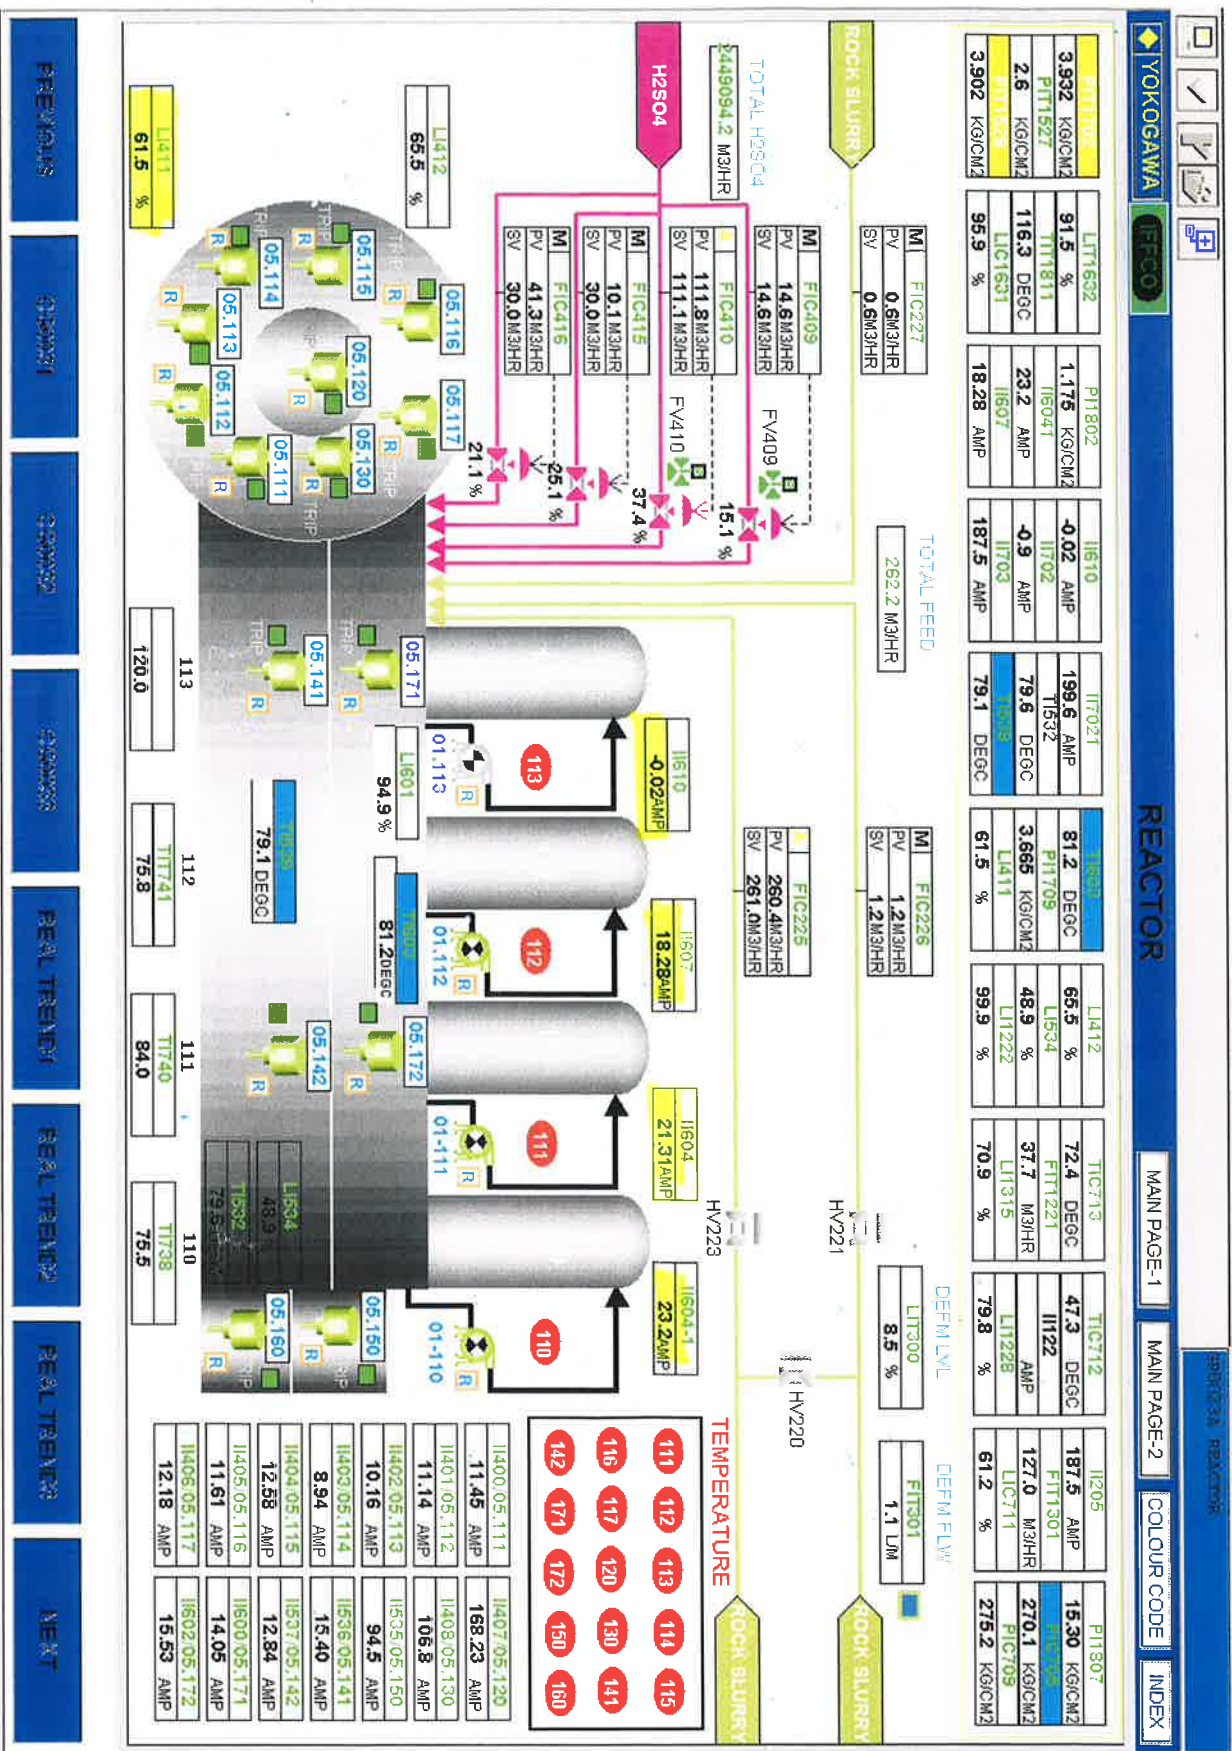

DCS Graphics: Vacuum Cooler Circulation Pump

Annexure -
Sheet 1 of 2

DCS Graphics: Vacuum Cooler Circulation Pump Annexure - Sheet 2 of 2